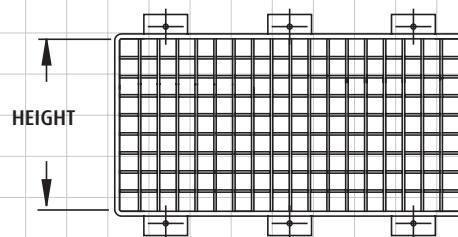

STI 9644 TOP VIEW