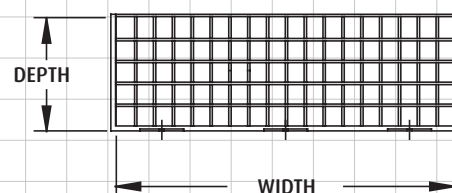

## MODELS AVAILABLE

	HEIGHT	WIDTH	DEPTH
STI 9625	244mm (9.5")	195mm (7.5")	325mm (12.8")
STI 9626	525mm (20.6")	450mm (17.7")	306mm (12")
STI 9627	404mm (15.9")	400mm (15.7")	410mm (16")
STI 9644	220mm (8.7")	450mm (17.7")	128mm (5")
STI 9646	498mm (19.6")	498mm (19.6")	514mm (20")
STI 9647	634mm (25")	634mm (25")	660mm (26")

▼ External Lighting & CCTV Cages dimensions and technical information (STI 9625, STI 9626, STI 9627, STI 9644, STI 9646 & STI 9647)

STI 9646 & STI 9647 TOP VIEW

STI 9644 TOP VIEW

STI 9646 & STI 9647 SIDE VIEW