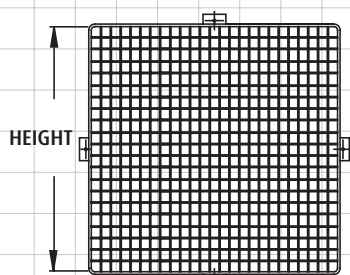

STI 9646 & STI 9647 TOP VIEW