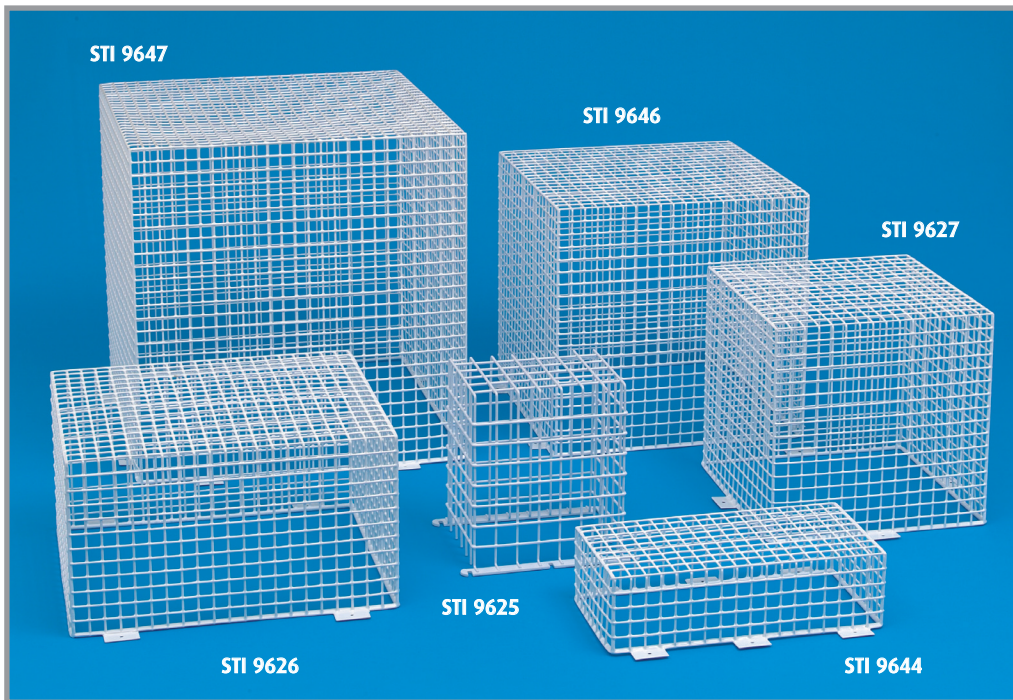

# EXTERNAL LIGHTING & CCTV CAGES

STI 9646

STI 9625

## MODELS AVAILABLE

	HEIGHT	WIDTH	DEPTH
STI 9625	244mm (9.5")	195mm (7.5")	325mm (12.8")
STI 9626	525mm (20.6")	450mm (17.7")	306mm (12")
STI 9627	404mm (15.9")	400mm (15.7")	410mm (16")
STI 9644	220mm (8.7")	450mm (17.7")	128mm (5")
STI 9646	498mm (19.6")	498mm (19.6")	514mm (20")
STI 9647	634mm (25")	634mm (25")	660mm (26")

▼ External Lighting & CCTV Cages dimensions and technical information (STI 9625, STI 9626, STI 9627, STI 9644, STI 9646 & STI 9647)

STI 9646 & STI 9647 TOP VIEW

STI 9644 TOP VIEW

STI 9646 & STI 9647 SIDE VIEW