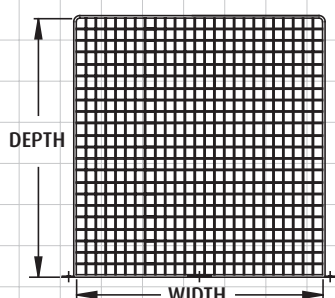

## MODELS AVAILABLE

	HEIGHT	WIDTH	DEPTH
STI 9625	244mm (9.5")	195mm (7.5")	325mm (12.8")
STI 9626	525mm (20.6")	450mm (17.7")	306mm (12")
STI 9627	404mm (15.9")	400mm (15.7")	410mm (16")
STI 9644	220mm (8.7")	450mm (17.7")	128mm (5")
STI 9646	498mm (19.6")	498mm (19.6")	514mm (20")
STI 9647	634mm (25")	634mm (25")	660mm (26")

▼ External Lighting & CCTV Cages dimensions and technical information (STI 9625, STI 9626, STI 9627, STI 9644, STI 9646 & STI 9647)

STI 9646 & STI 9647 TOP VIEW

STI 9644 TOP VIEW

STI 9646 & STI 9647 SIDE VIEW